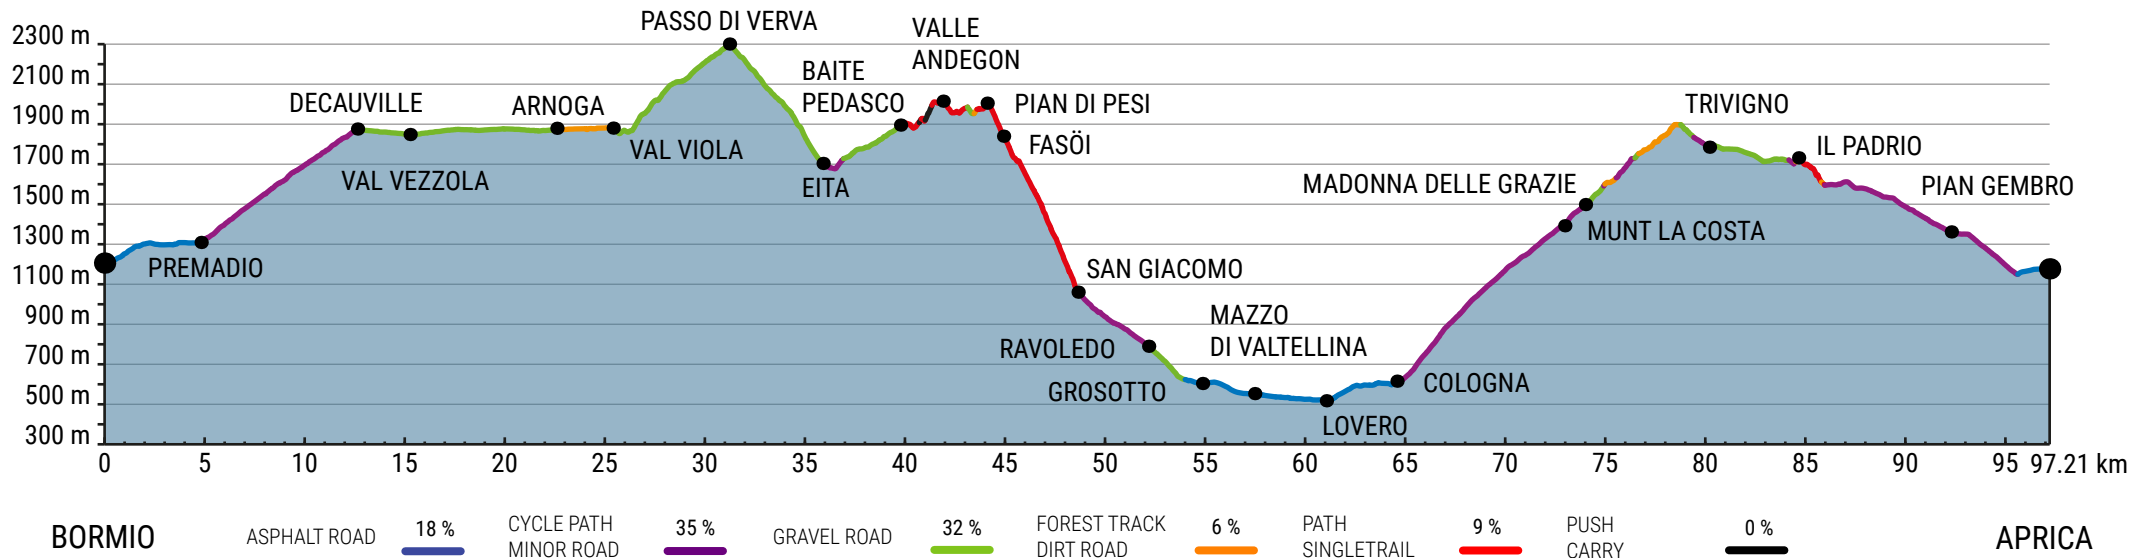

BORMIO - APRICA

STAGE 3 - 06. JULY 2021

KM 97,21

M+ 3.241

LEVEL 4/5