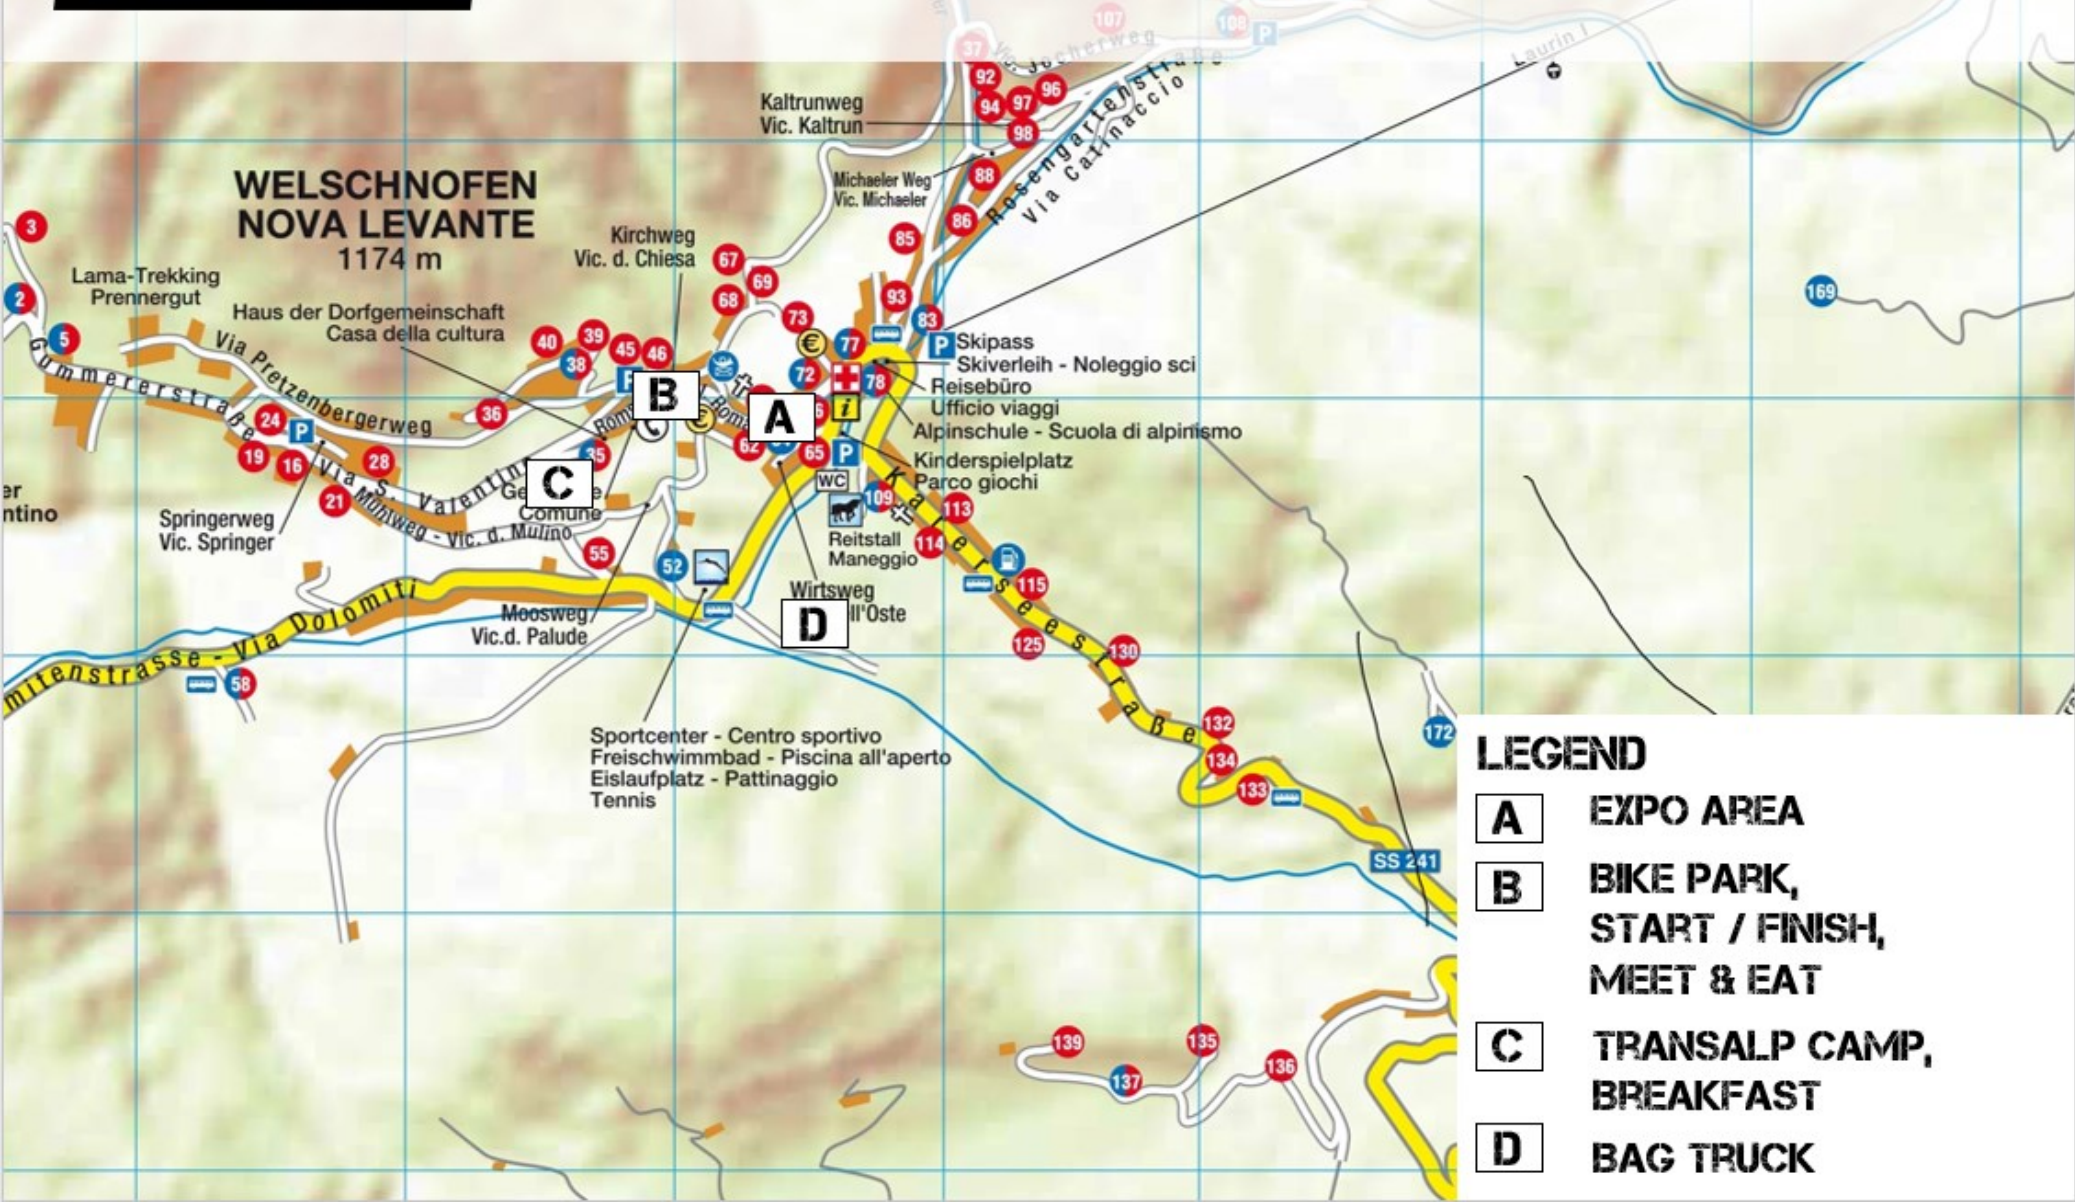

MAXXIS BIKE TRANSALP EGGENTAL 16.07. – 17.07.2019

LEGEND

- A** EXPO AREA
- B** BIKE PARK,
START / FINISH,
MEET & EAT
- C** TRANSALP CAMP,
BREAKFAST
- D** BAG TRUCK