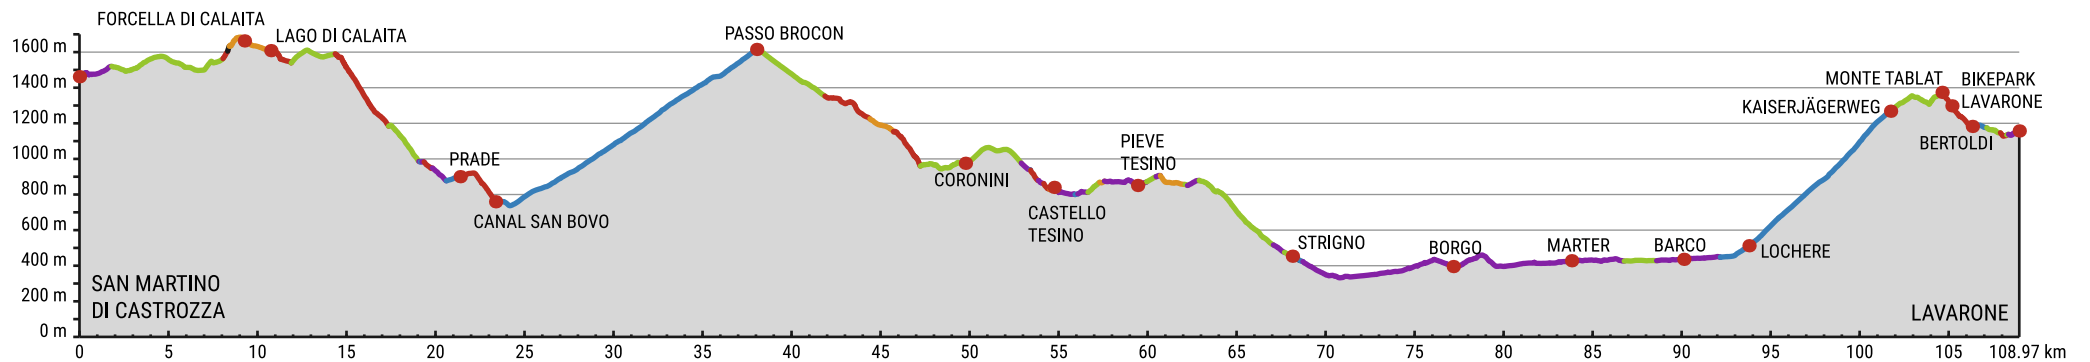

SAN MARTINO DI CASTROZZA - LAVARONE

STAGE 6 - 08. JULY 2022

ASPHALT ROAD 24%

CYCLE PATH
MINOR ROAD 29%

GRAVEL ROAD 29%

FOREST TRACK
DIRT ROAD 5%

PATH
SINGLETRAIL 12%

PUSH
CARRY 0%

KM 108,97

M+ 3.121

LEVEL 5/5