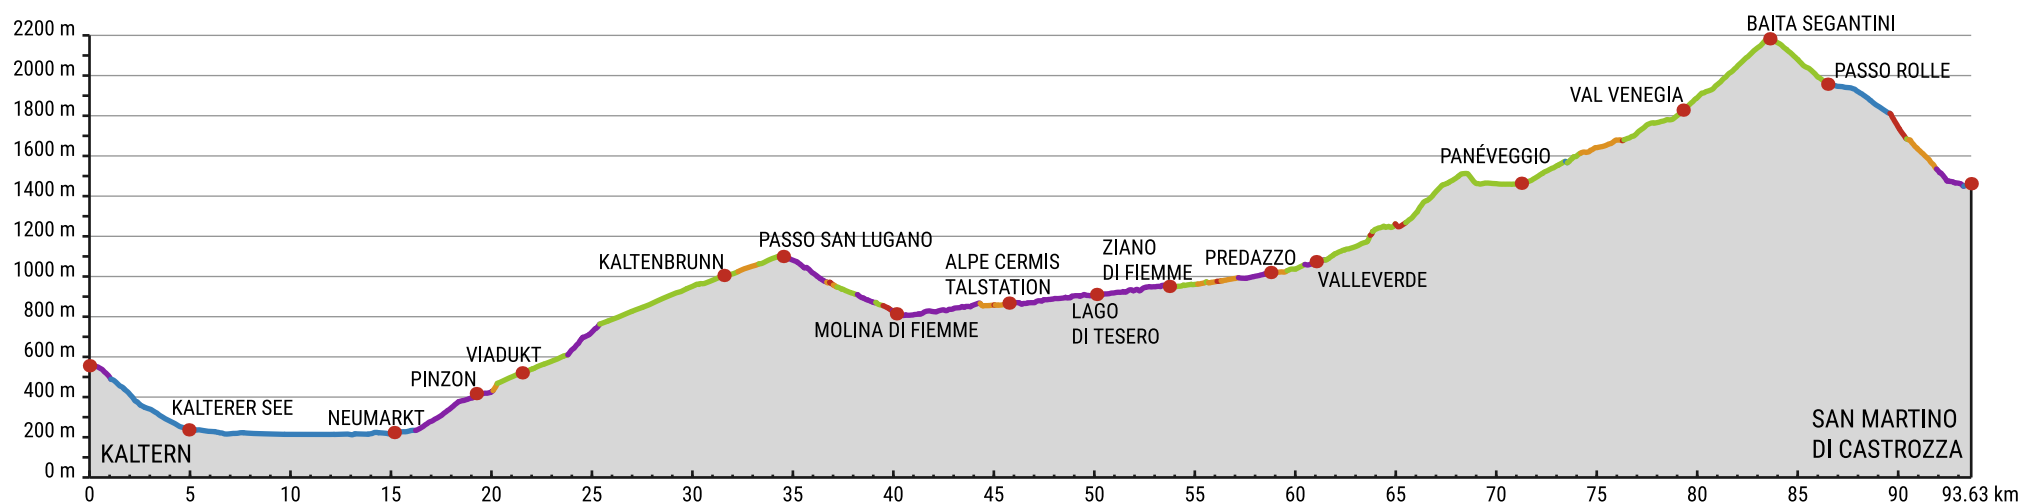

KALTERN - SAN MARTINO DI CASTROZZA

STAGE 5 - 07. JULY 2022

ASPHALT ROAD 20%

CYCLE PATH
MINOR ROAD 28%

GRAVEL ROAD 40%

FOREST TRACK
DIRT ROAD 9%

PATH
SINGLETRAIL 3%

PUSH
CARRY 0%

KM 93,63

M+ 2.543

LEVEL 4/5